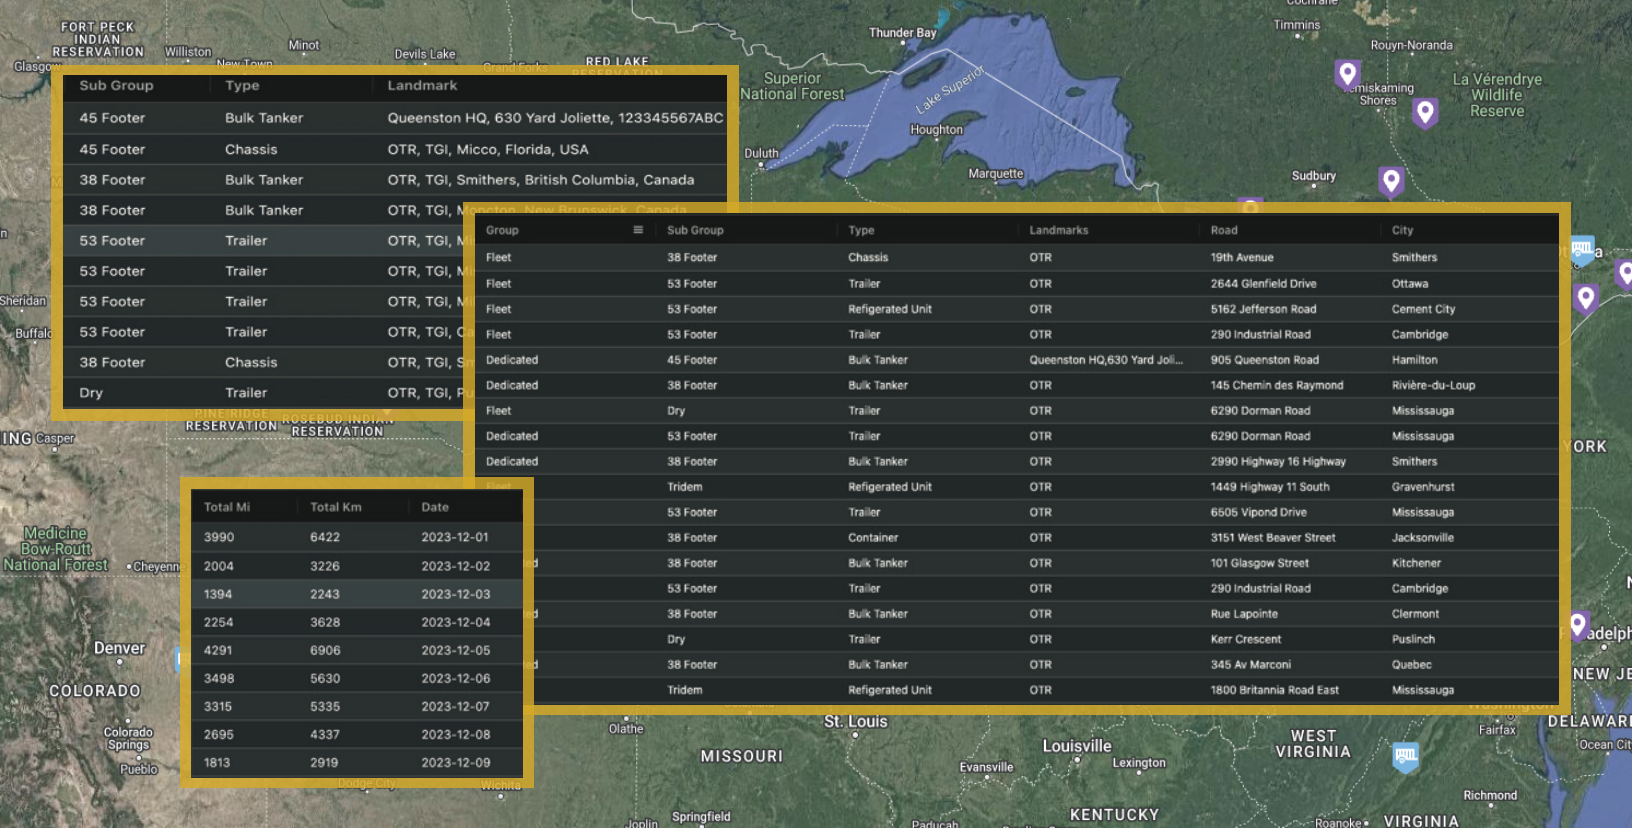

Tracking Hardware

The **SmartOne Solar™** device provides robust tracking and comes with an unparalleled TGI Connect **5 year extended warranty**

WEB-PORTAL AND MOBILE APPS:

- Available for free on the **Google Play Store** and **IOS App Store**
- Web-Portal Access To Your Data And Information
- **Unlimited User Accounts** With Multilevel Access Restrictions

PUSH ALERTS AND REPORTS:

- Yard Check
- Dwell
- Detention
- Mileage
- Asset Utilization
- In depth ROI Reports
- Unlimited Customizable Geofencing and Landmark Assignment

OPERATING SPECIFICATIONS:

Dimensions: 7" x 3.25" x 1.125"
Operating Temperature: -40 to +85 C
Untethered solution - Usable on non-powered units
Intrinsically Safe (ATEX) certified
Military Grade HERO certified
Satellite Technology: **Global LEO Satellite Network**